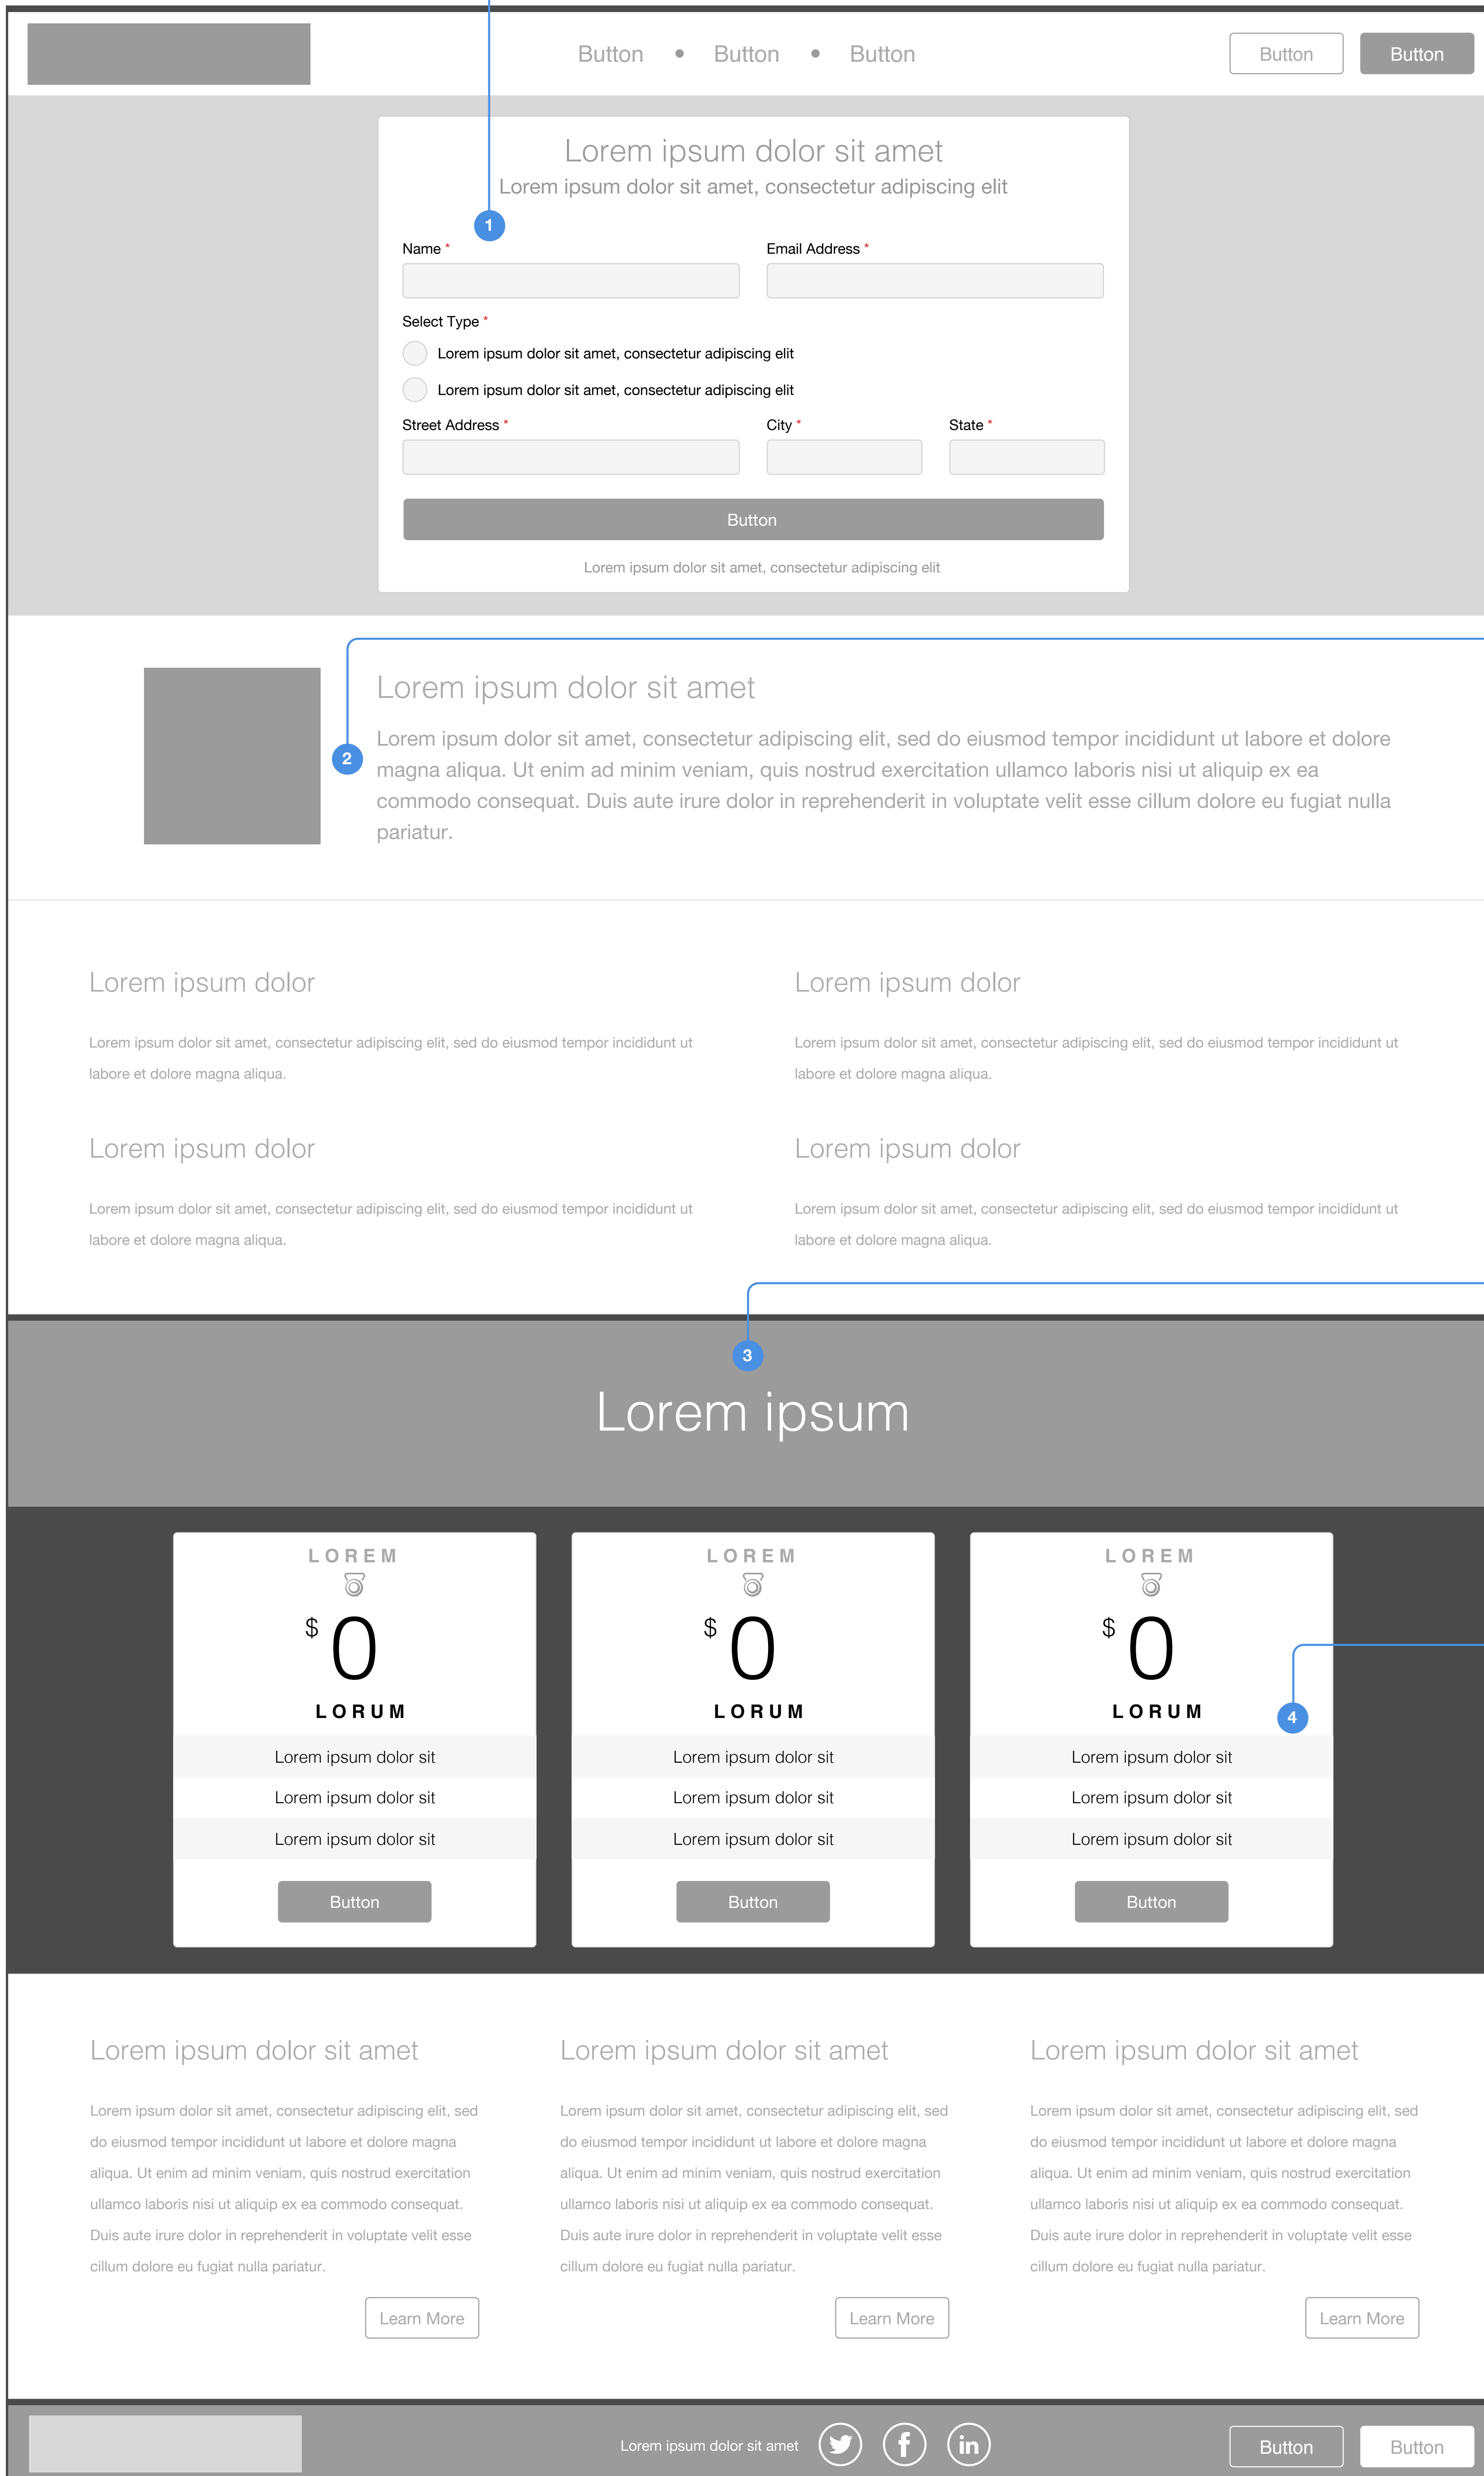

Landing Page. Desktop View.

1. 1 Enable A / B Testing
   The content needs to display A / B Testing abilities by having two scenarios.
1. Application Fillout
  2. Image Content with Call to action